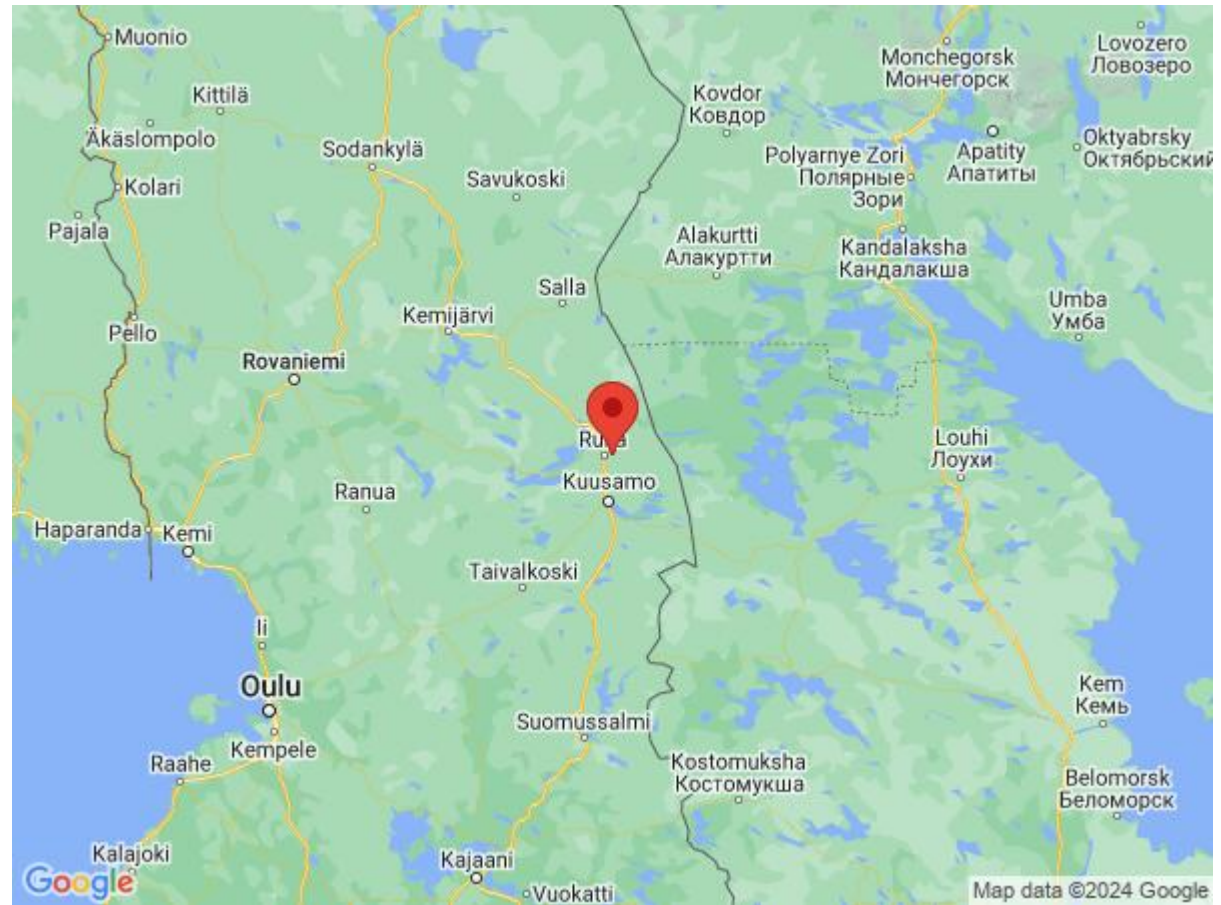

Location & Local Information

Villa Lumikukka is a luxurious retreat for adults and a haven for families with children. Its spacious layout fosters family bonding, ensuring everyone has their own space to relax and unwind. The cosy fireplace is perfect for roasting marshmallows, and families can enjoy relaxation sessions together in the private sauna. With its blend of comfort, amenities, and natural beauty, Villa Lumikukka promises an unforgettable getaway for the whole family.

Ruka offers a plethora of child-friendly activities for families to enjoy together. At Ruka Ski Resort, kids can take ski lessons or enjoy tubing and sledging. The Adventure Park provides treetop obstacle courses and zip lines suitable for different ages. Families can also embark on husky and reindeer safaris for an authentic Lapland experience. Snowshoeing and guided nature walks allow children to explore the winter landscape, while indoor attractions like the Ruka Ski Museum and Bowling Alley entertain on colder days. With a mix of outdoor adventures and indoor attractions, Ruka ensures families can create lasting memories in this winter wonderland.

Local Amenities

Nearest Airport	Kuusamo Airport (32km)
Nearest Airport 2	Rovaniemi Airport (205km)
Nearest Town	Ruka (9km)
Nearest Ski Resort	Ruka Ski Resort (9km)
Nearest Supermarket	Sale Ruka (9km)