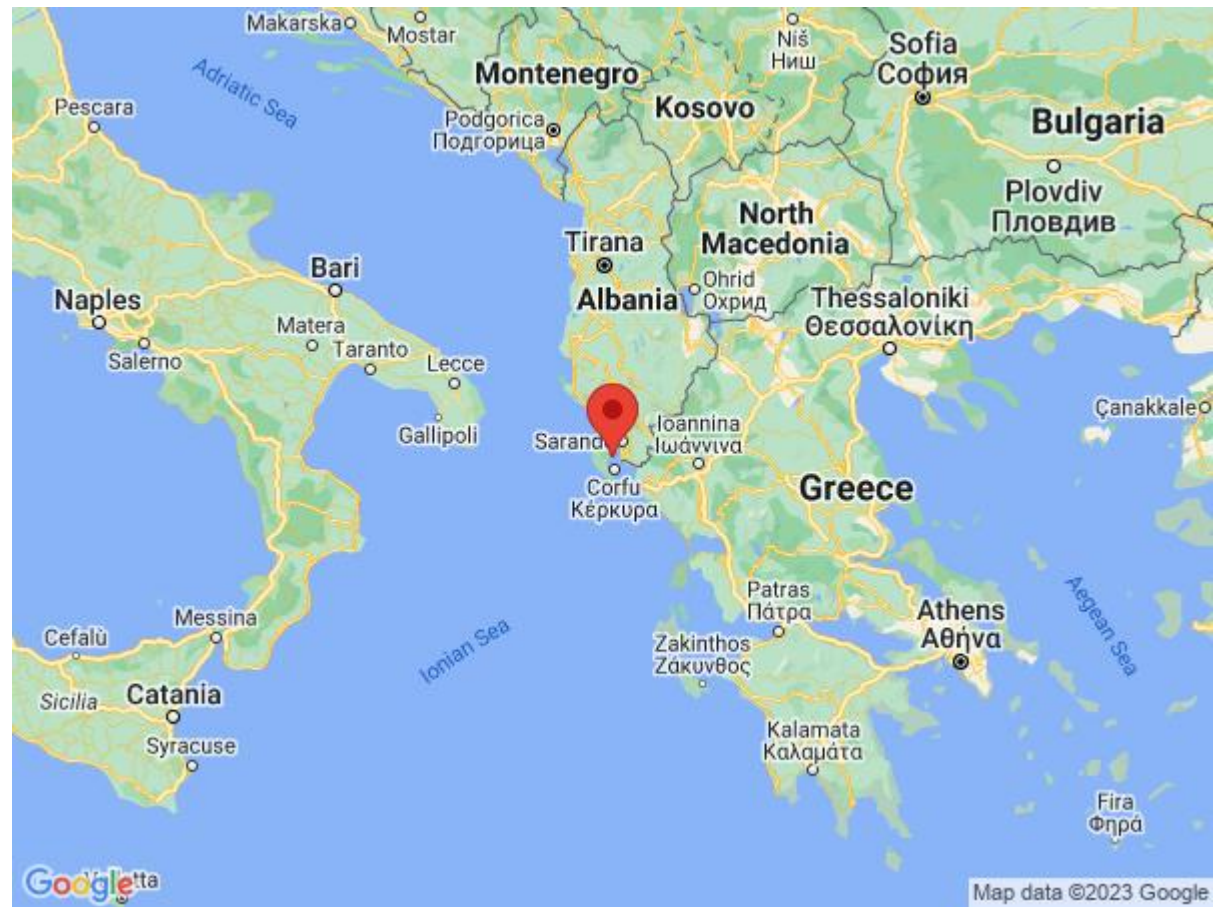

Location & Local Information

Nissaki View is located close to the fishing village of Nissaki on the north-east coastline of the beautiful island of Corfu. The villa is in a private and secluded location yet is within a 10-minute walk of the beach and restaurants. The main village of Nissaki is also only a very short distance away however due to the busy roads which we recommend taking a 2-minute car journey rather than walking.

Local Amenities

Nearest Airport	Corfu International Airport (25km)
Nearest Village	Nissaki (1km)
Nearest Shop	Nissaki (1km)
Nearest Beach	Krouzeri Beach (750m)
Nearest Restaurant	Krouzeri Beach (750m)