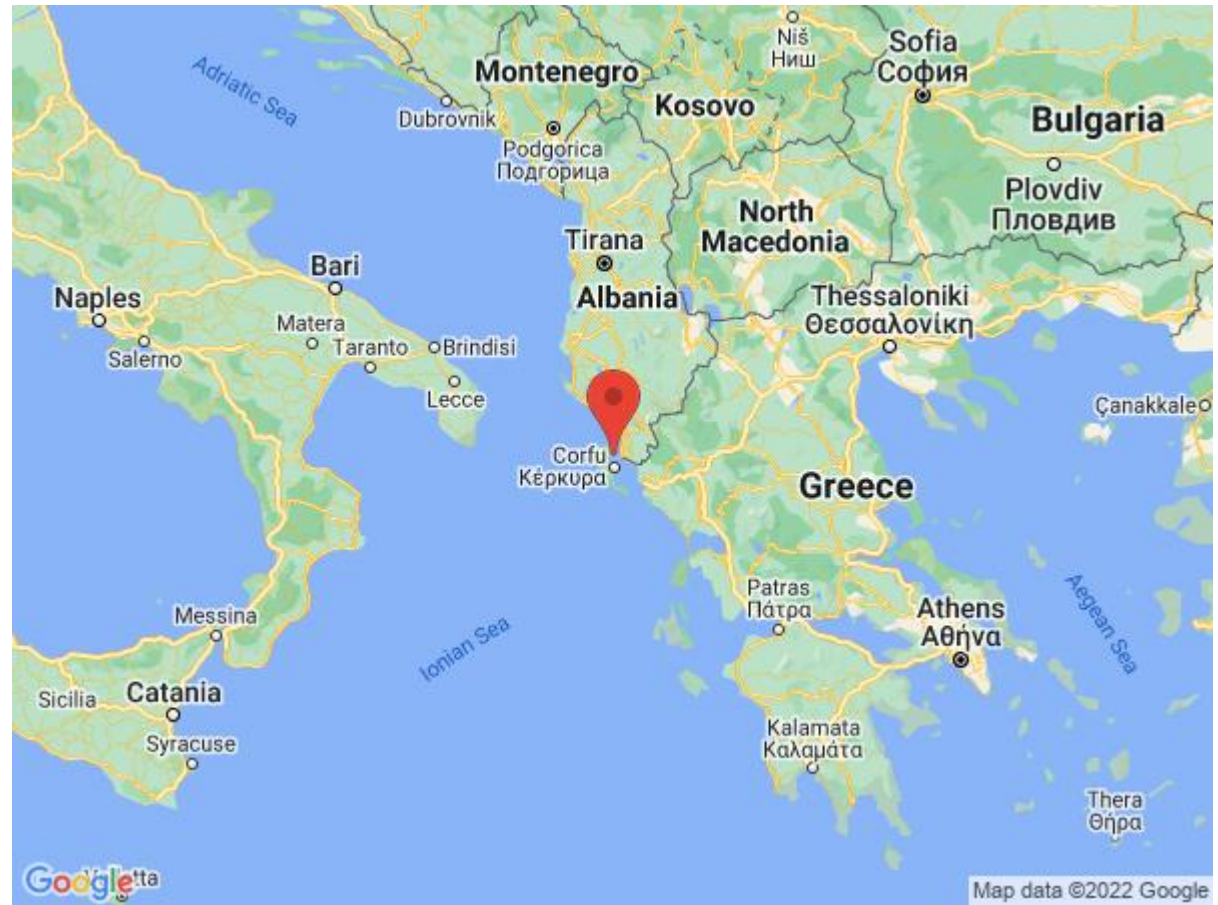

Location & Local Information

Nissaki View is located close to the fishing village of Nissaki on the north-east coastline of the beautiful island of Corfu. The villa is in a private and secluded location yet is within a 10-minute walk of the beach and restaurants. The main village of Nissaki is also only a very short distance away however due to the busy roads which we recommend taking a 2-minute car journey rather than walking.

Local Amenities

Nearest Airport	Corfu International Airport (25km)
Nearest Village	Nissaki (1km)
Nearest Shop	Nissaki (1km)
Nearest Beach	Krouzeri Beach (750m)
Nearest Restaurant	Krouzeri Beach (750m)